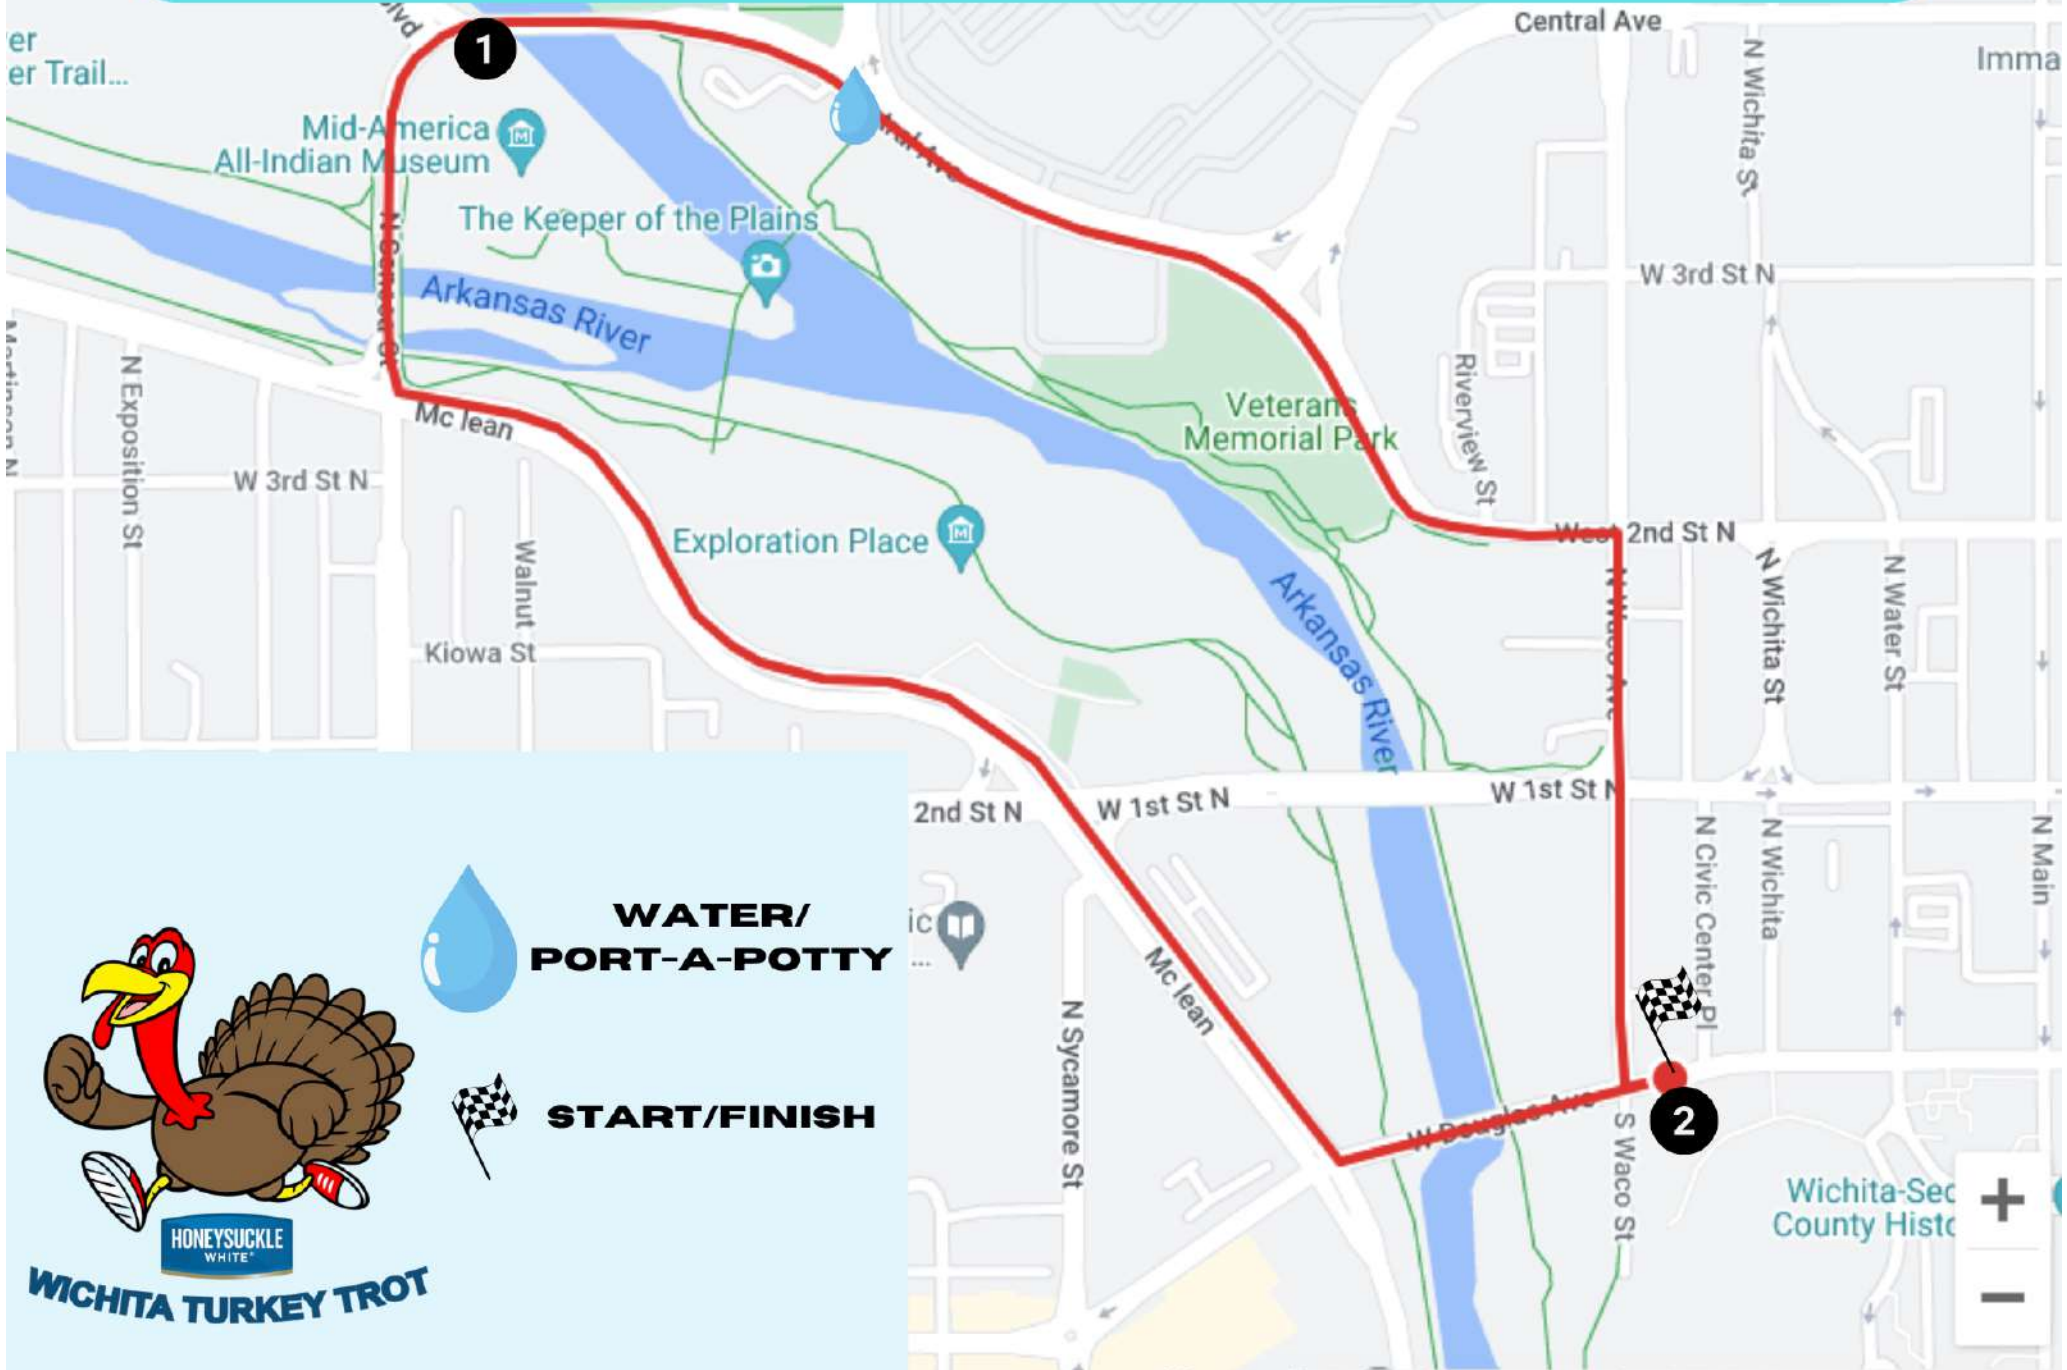

# TURKEY TROT 2 MILE

-  **WATER/  
PORT-A-POTTY**
-  **START/FINISH**