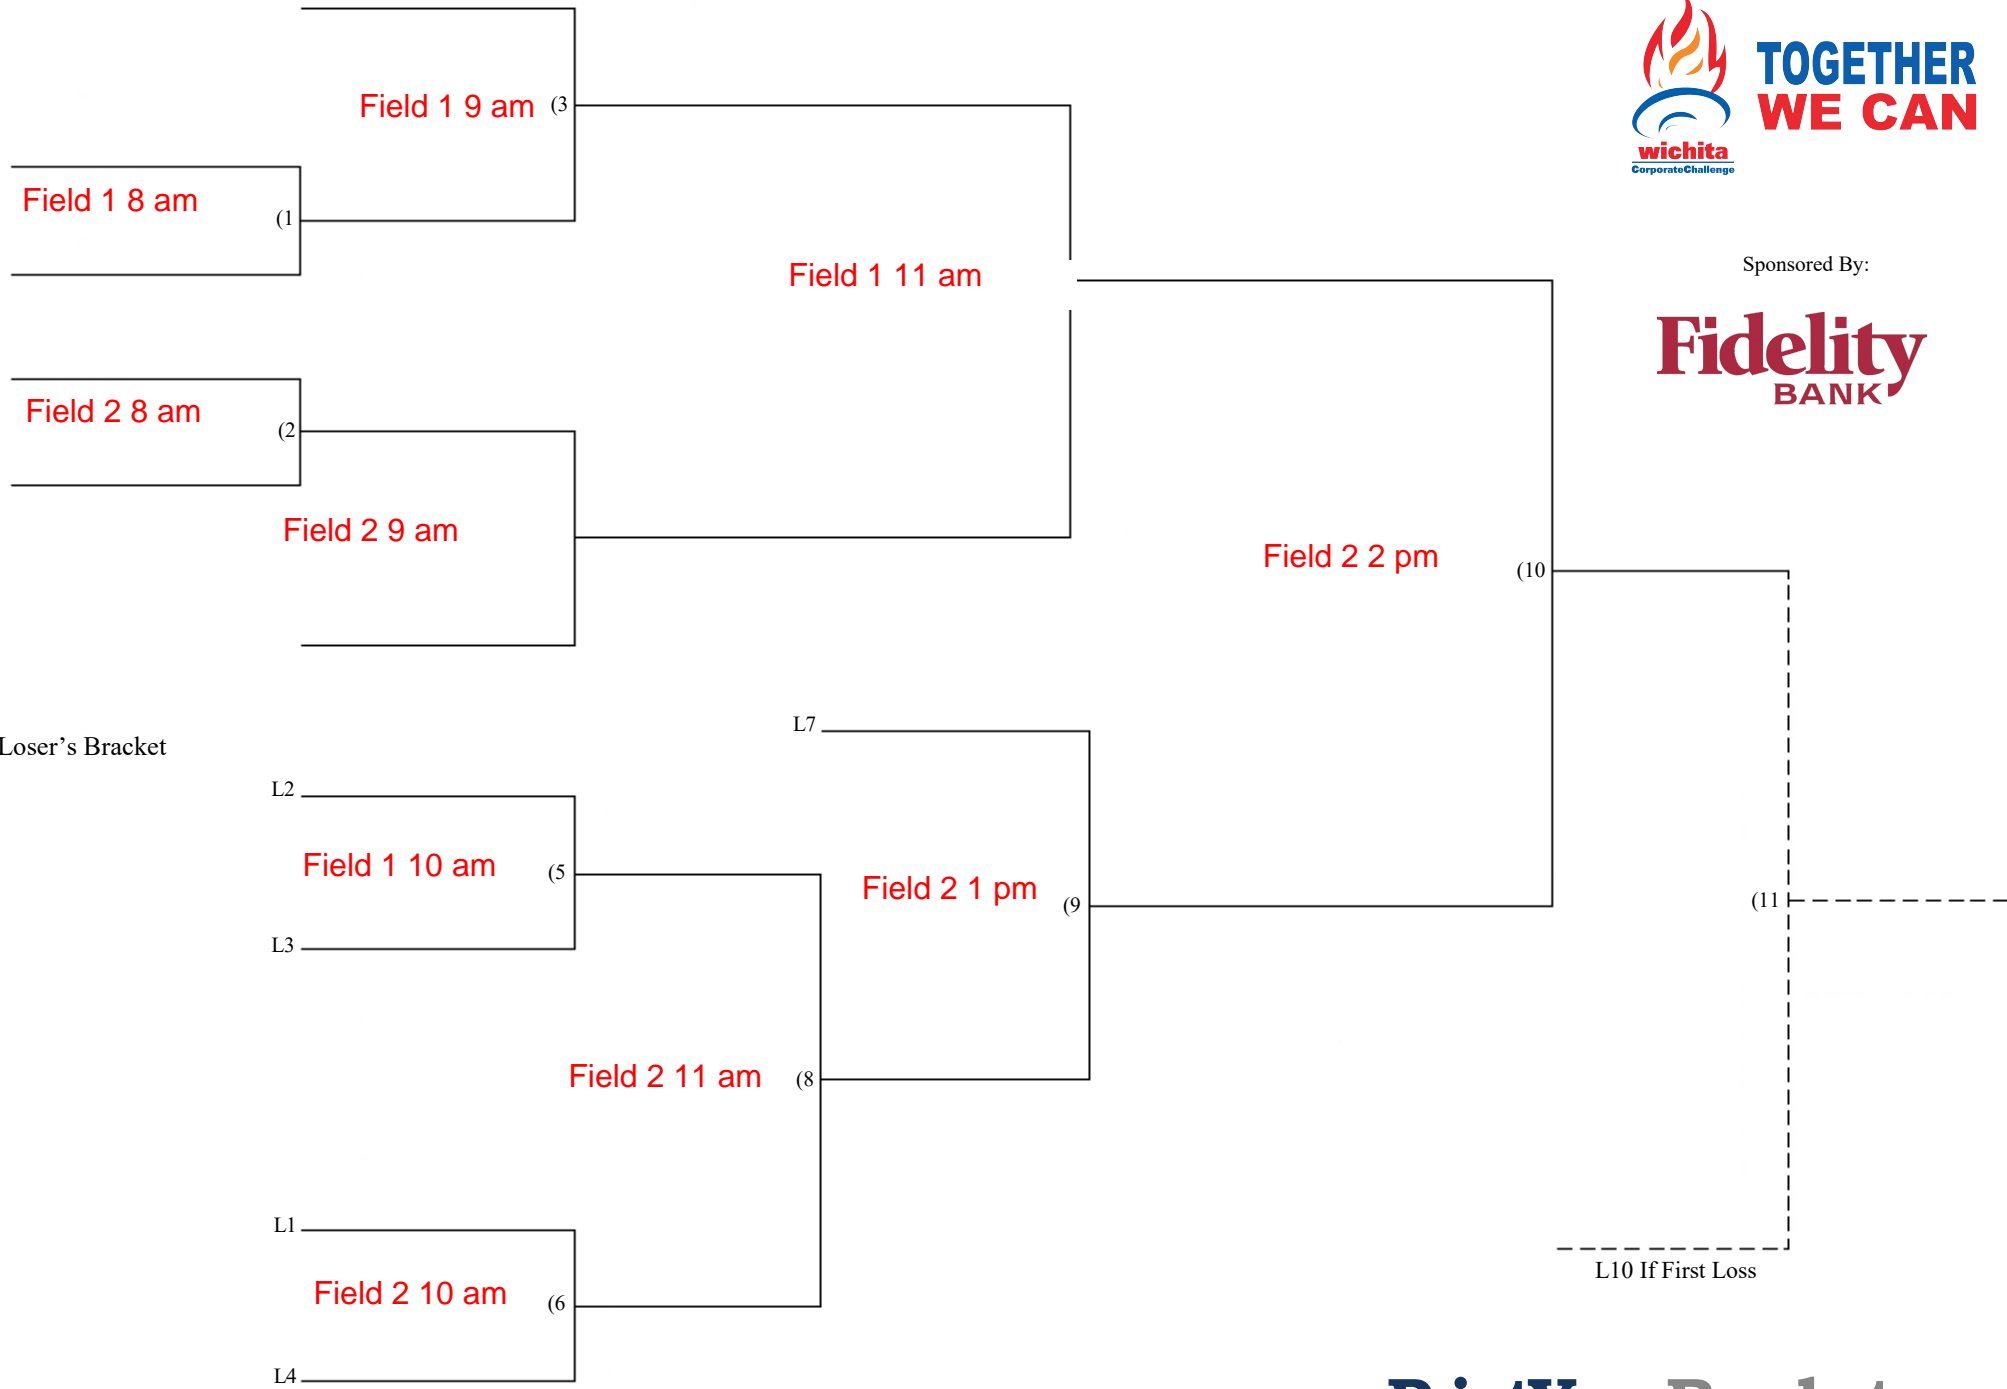

# 6 Team Double Elimination

Sponsored By:

Loser's Bracket