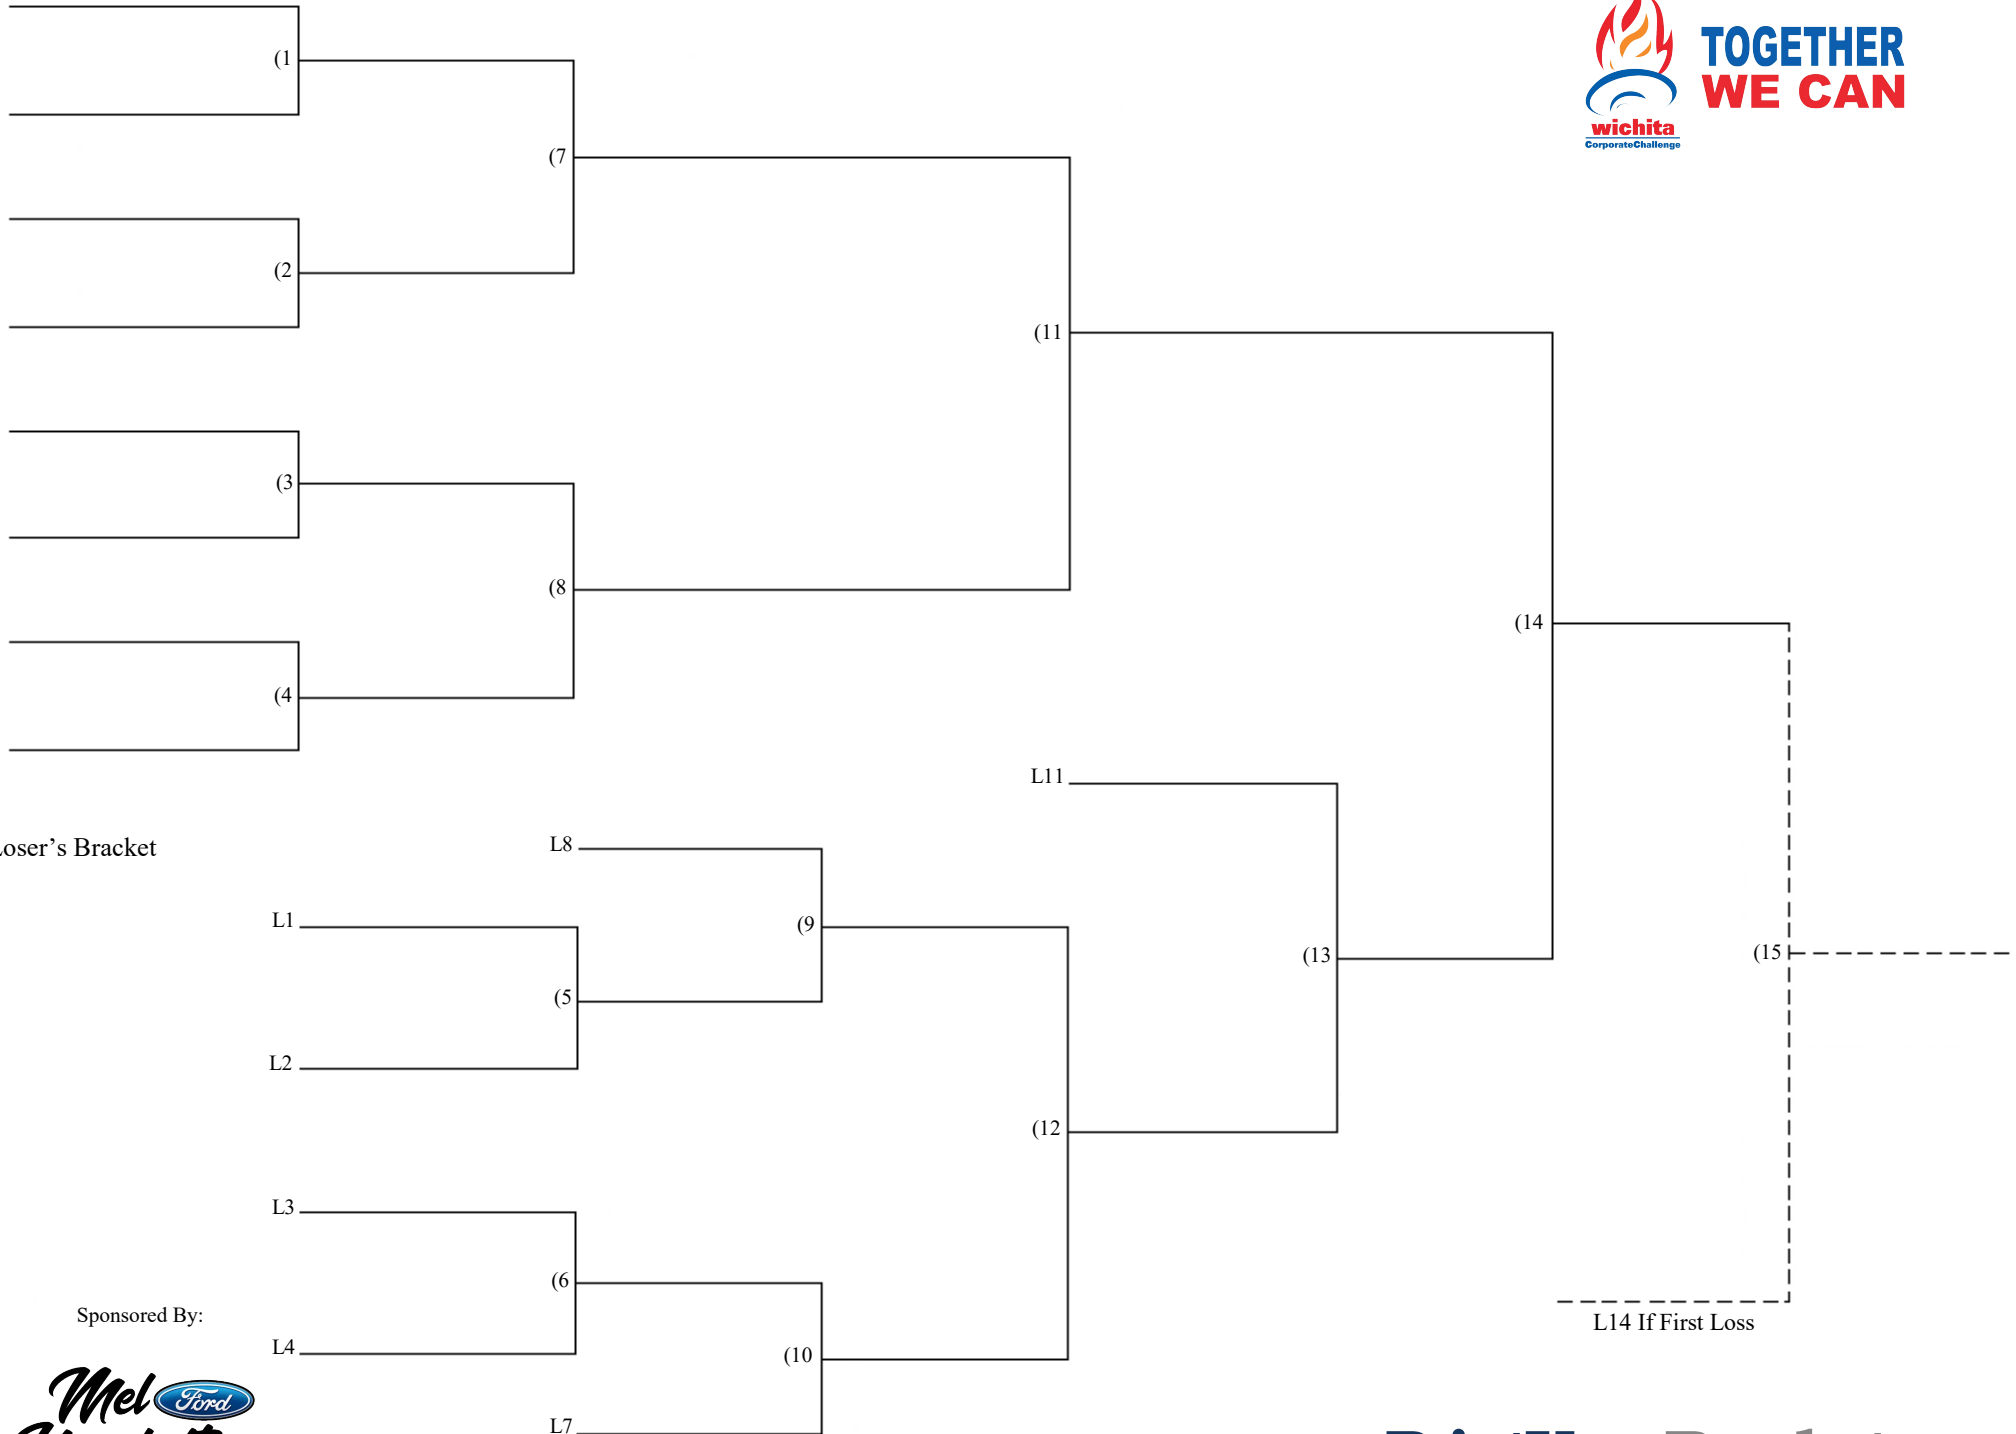

8 Team Double Elimination

Sponsored By: