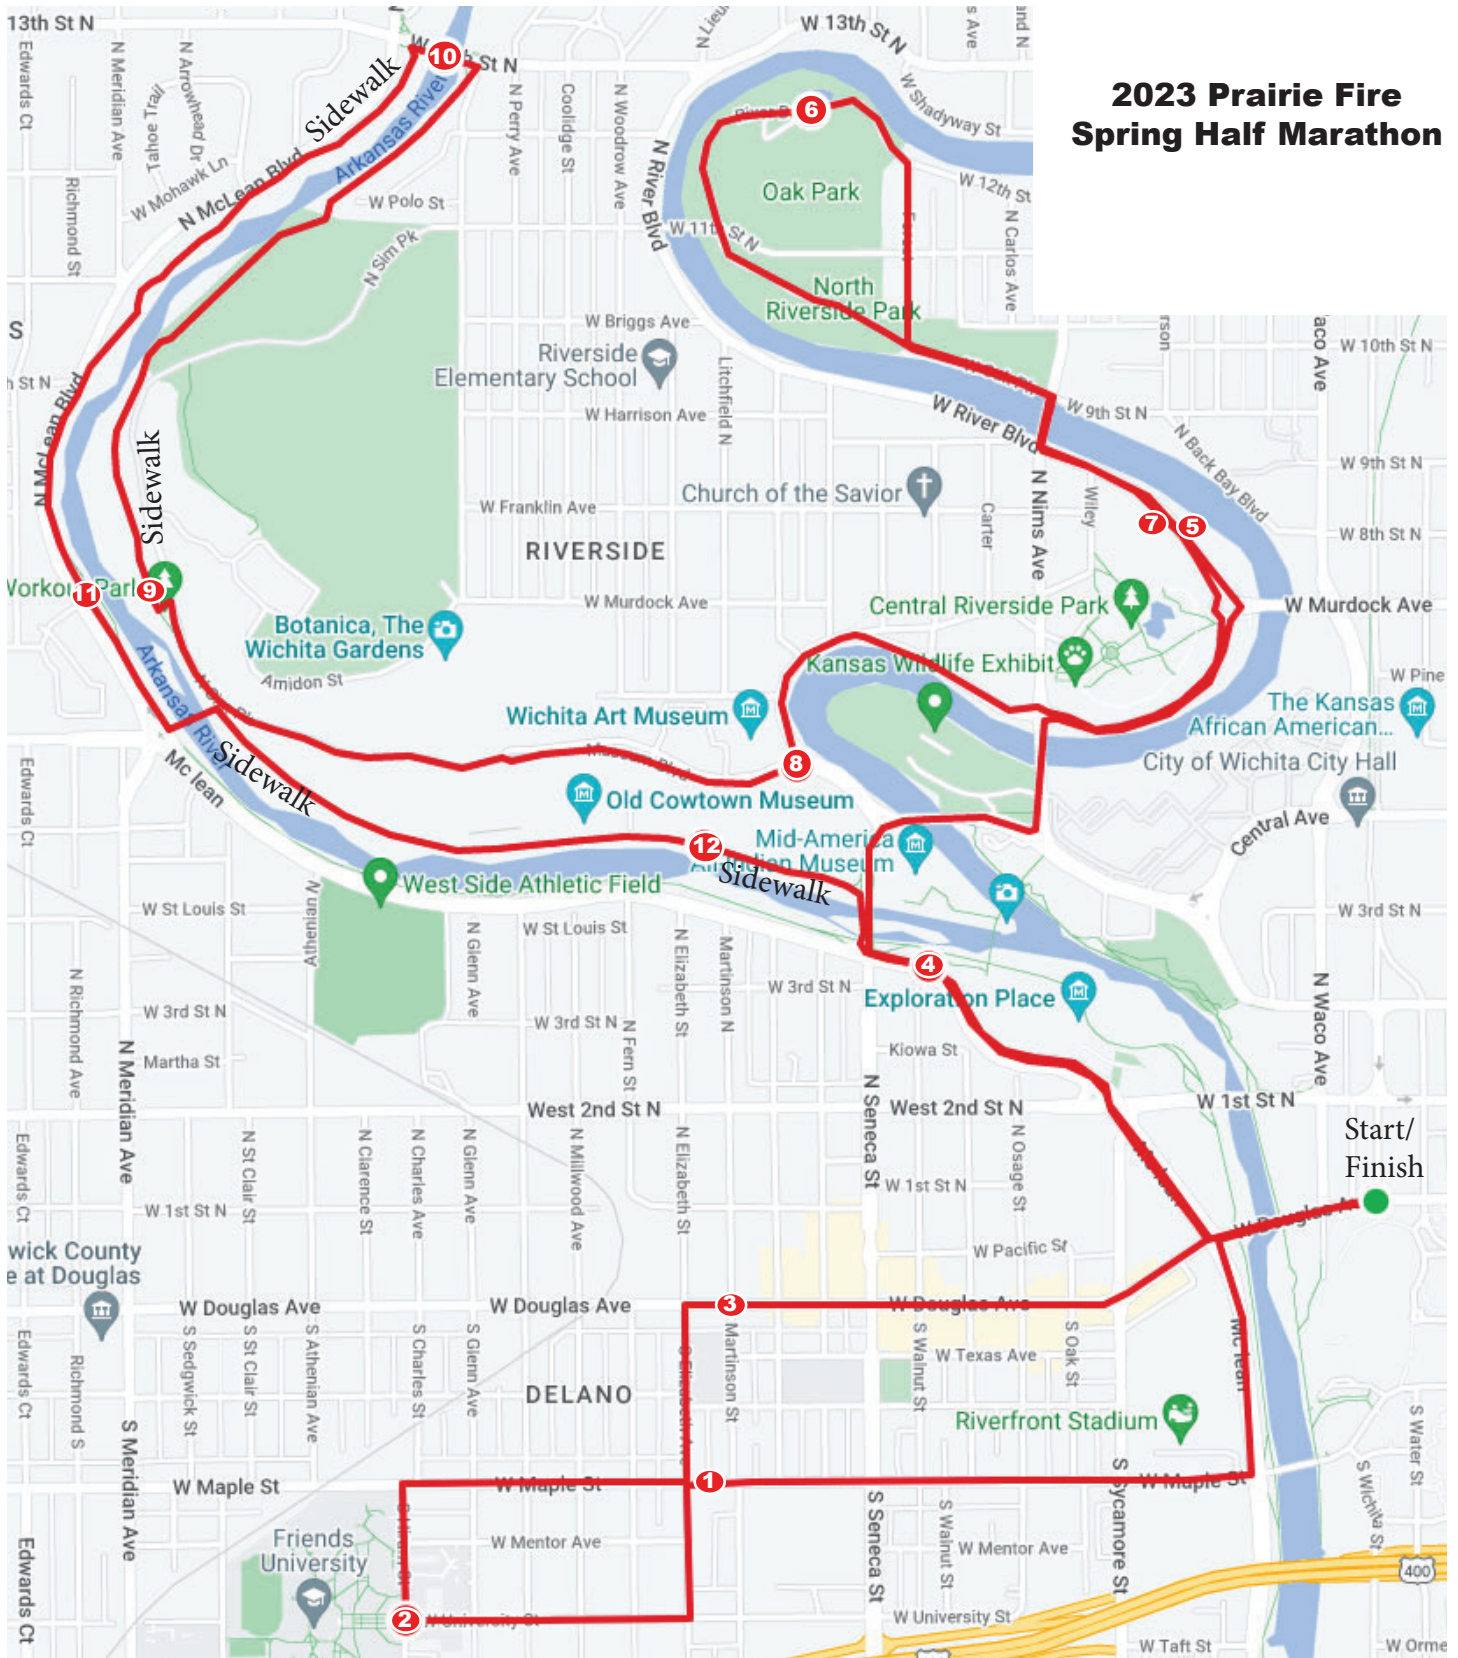

2023 Prairie Fire Spring Half Marathon

Elevation

Start **1,356 ft** Max **1,356 ft** Gain **135 ft**